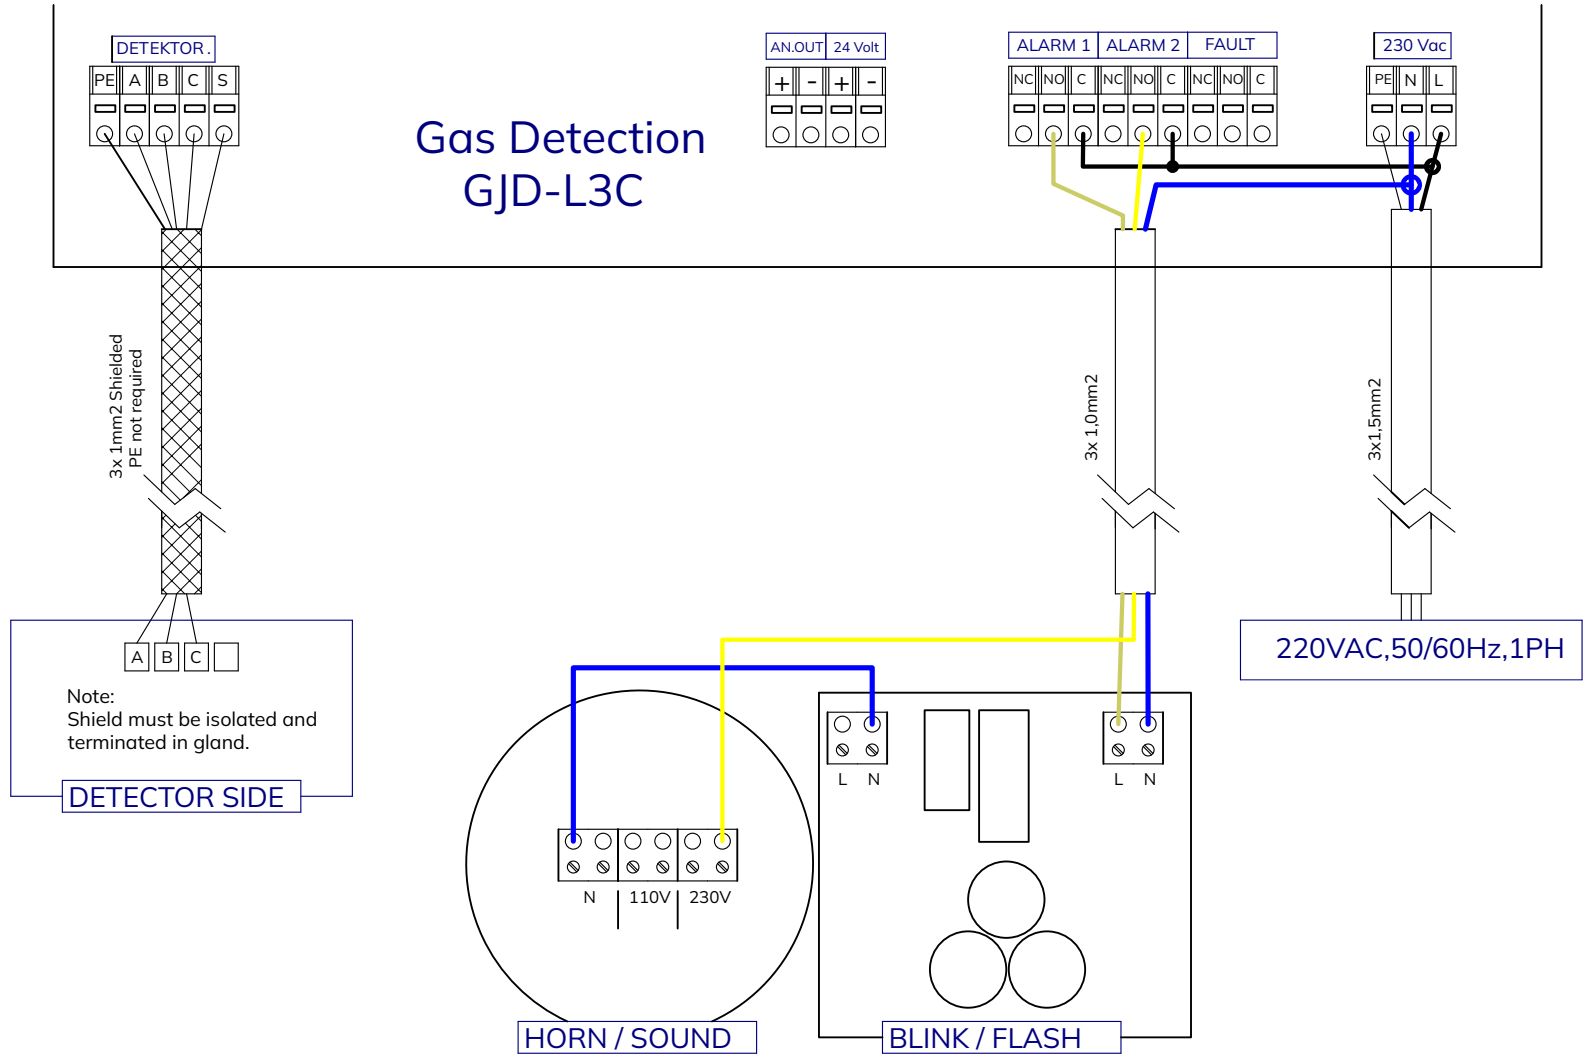

Gas Detection GJD-L3C

Designed by JA	Checked by CM	Drawing No. EG00120E	Revision B
geopal Bygmarken 19 DK-3520 Farum Phone: +4545670600		Description GJD-L3C 230Vac Sound & Beacon 230V models	Date 25-11-2025
			Sheet 1/1